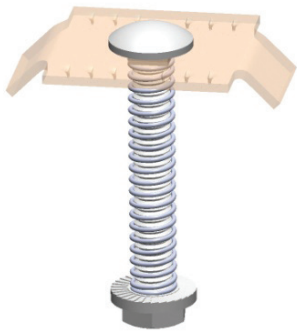

# PRU

UTILITY SCALE  
GROUND MOUNT

## ACCESSORIES

PRU accessories make polar racking systems easier and more cost effective to install with short assembly times, while keeping maximum structural durability at attractive prices.

### TOP-DOWN CLAMPS AND HARDWARE

For securing PV-Modules to rails and structures.

**Mid-clamps with integrated bonding**  
(With self-threading screw option)

**End Clamps**

**Hemispherical Washers and Cups**  
(Allows up to 10 deg grade slope)

### WIRE MANAGEMENT

For a finished look.

**Wire Clips**

**Wire Trough**

Horizontal channels used for wire management