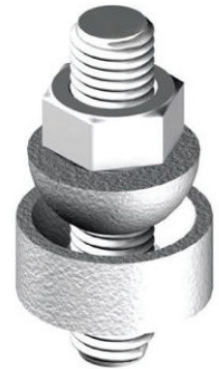

## ACCESSORIES

PRU accessories make polar racking systems easier and more cost effective to install with short assembly times, while keeping maximum structural durability at attractive prices.

### TOP-DOWN CLAMPS AND HARDWARE

For securing PV-Modules to rails and structures.

**Mid-clamps with integrated bonding**  
(With self-threading screw option)

**End Clamps**

**Hemispherical Washers and Cups**  
(Allows up to 10 deg grade slope)

### WIRE MANAGEMENT

For a finished look.

**Wire Clips**

**Wire Trough**

Horizontal channels used for wire management